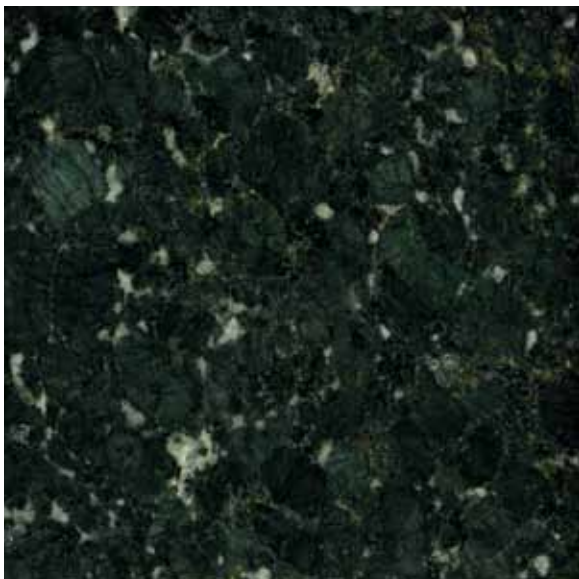

VERDE BUTTERFLY

STONE TYPE

Granite

FINISH

Polished

ORIGIN

Espirito Santo, Brazil

SIZES

12"x12"x3/8"

3/4" (2cm slab)

1-1/4" (3cm slab)

GEOLOGICAL ERA
Precambrian
(2500 million years ago)
RECOMMENDED USES

Commercial & Residential

Interior & Exterior

Floor & Wall

Backsplashes

Countertops

Fireplaces

Tub Surrounds & Showers

Vanities

Verde Butterfly is quarried in Espirito Santo, Brazil. It is a granite composed mainly of dark green, medium to large crystals. The white quartz and sapphire will have some variation between shipments in this stone. During the polishing process, an epoxy resin is applied to the surface of the stone to fill in any natural pits, cracks or fissures that may exist. This does not affect the durability, maintenance or beauty of the stone. It is possible for some of the more minute pits that are too small to effectively hold the resin, to reopen during other finishing stages. However, this will not detract from the overall quality or appearance of the stone. As a natural stone product it is recommended that it be sealed to extend its longevity.