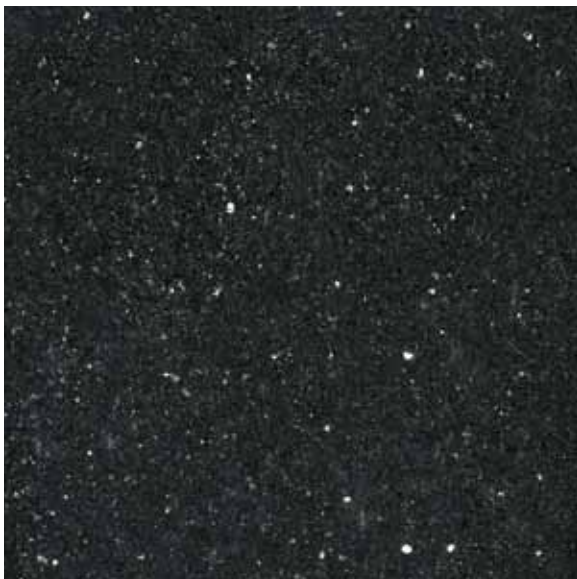

# GALAXY BLACK

**STONE TYPE**

Granite

**FINISH**

Polished

**ORIGIN**

Andhra Pradesh, India

**SIZES**

12"x12"x3/8"

3/4" (2cm slab)

1-1/4" (3cm slab)

**GEOLOGICAL ERA**

Proterozoic

(544-2500 million years ago)

**RECOMMENDED USES**

Commercial &amp; Residential

Interior &amp; Exterior

Floor &amp; Wall

Backsplashes

Countertops

Fireplaces

Tub Surrounds &amp; Showers

Vanities

Galaxy Black is quarried from a boulder quarry located near the town of Markapur, in the state of Andhra Pradesh, India. The size and color of each block is fairly consistent between shipments. Arizona Tile focuses its purchases on the slabs with medium-sized gold flecks. It is possible to have some slight veining in this color, or consolidation of the gold flecks. Because it is such a dense stone, and there are minimal micro fissures and pitting, no resin is applied to the surface. As a natural stone product it is recommended that it be sealed to extend its longevity.