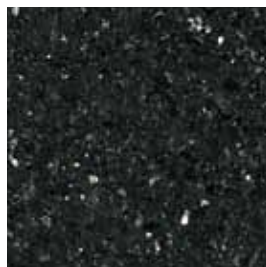

# GALAXY BLACK

**STONE TYPE**

Granite

**FINISH**

Polished

**ORIGIN**

Andhra Pradesh, India

**SIZES**

12"x12"x3/8"

3/4" (2cm slab)

1-1/4" (3cm slab)

**GEOLOGICAL ERA**

Proterozoic

(544-2500 million years ago)

**RECOMMENDED USES**

Commercial &amp; Residential

Interior &amp; Exterior

Floor &amp; Wall

Backsplashes

Countertops

Fireplaces

Tub Surrounds &amp; Showers

Vanities

Galaxy Black is quarried from a boulder quarry located near the town of Markapur, in the state of Andhra Pradesh, India. The size and color of each block is fairly consistent between shipments. Arizona Tile focuses its purchases on the slabs with medium-sized gold flecks. It is possible to have some slight veining in this color, or consolidation of the gold flecks. Because it is such a dense stone, and there are minimal micro fissures and pitting, no resin is applied to the surface. As a natural stone product it is recommended that it be sealed to extend its longevity.