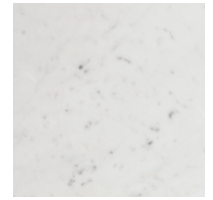

ARIZONA TILE

CARRARA EXTRA

**PRODUCT TYPE**

Marble

ORIGIN

Carrara, Italy

STOCKED FINISH

Polished

STOCKED SIZES

3/4" (2cm slab)

Carrara Extra is quarried from a bedrock quarry in Carrara, Italy. It will have a whiter background than Bianco Carrara, which is available at a lower cost. In white marbles, as the background gets whiter and has fewer veins, the cost increases. For instance, Due to the white background of Bianco Venatino, it is higher in cost than Carrara Extra. It is common to have some small pits in the Italian white marbles. The factories fill the pits with polyester resin, but during the processing and polishing of the slabs, some pits may re-open. Due to the qualities of the stone, the slabs are book-matched; meaning slab one and slab two will be cut and polished to create a mirror image of each other. These are then kept in sequence, which allows for a consistent flow in pattern. As a natural stone product, it is recommended that this be sealed to extend its longevity.