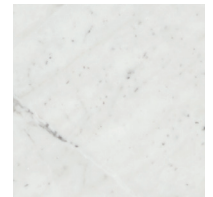

ARIZONA TILE

CARRARA EXTRA

**PRODUCT TYPE**

Marble

ORIGIN

Carrara, Italy

STOCKED FINISH

Polished

STOCKED SIZES

3/4" (2cm slab)

Carrara Extra is quarried from a bedrock quarry in Carrara, Italy. It will have a whiter background than Bianco Carrara, which is available at a lower cost. In white marbles, as the background gets whiter and has fewer veins, the cost increases. For instance, Due to the white background of Bianco Venatino, it is higher in cost than Carrara Extra. It is common to have some small pits in the Italian white marbles. The factories fill the pits with polyester resin, but during the processing and polishing of the slabs, some pits may re-open. Due to the qualities of the stone, the slabs are book-matched; meaning slab one and slab two will be cut and polished to create a mirror image of each other. These are then kept in sequence, which allows for a consistent flow in pattern. As a natural stone product, it is recommended that this be sealed to extend its longevity.