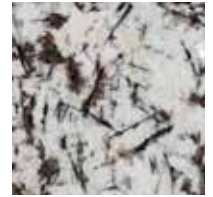

ARIZONA TILE

VAHALLA

STONE TYPE

Granite

ORIGIN

Brazil

FINISH

Polished

RECOMMENDED USES

Commercial

Residential

Interior Floor

Countertops

Interior Wall

Fireplaces

Showers

Shower Floors

STOCKED SIZES

3/4" (2cm slab)

1-1/4" (3cm slab)

Vahalla is a granite sourced from a bedrock quarry in Brazil. Its creamy white background provides a muted backdrop to large biotite crystals dispersed throughout the slab. The high contrast of colors within this slab add a distinctive allure, while staying true to its organic nature. During the polishing process, an epoxy resin is applied to the surface of the stone to fill in any natural pits, cracks or fissures that may exist. This does not affect the durability, maintenance or beauty of the stone. It is possible for some of the more minute pits that are too small to effectively hold the resin, to reopen during other finishing stages. However, this will not detract from the overall quality or appearance of the stone. Due to the qualities of the stone, the slabs are book-matched; meaning slab one and slab two will be cut and polished to create a mirror image of each other. These are then kept in sequence, which allows for a consistent flow in pattern. Finally, a mesh backing is adhered to the back of the stone to ensure safety while handling and fabricating the slab. As a natural stone product, it is recommended that it be sealed to extend its longevity.