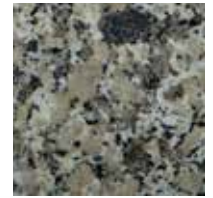

ARIZONA TILE

BARCELONA

STONE TYPE

Granite

ORIGIN

Spain

FINISH

Polished

Steam Showers

STOCKED SIZES

3/4" (2cm slab)

1-1/4" (3cm slab)

Barcelona is quarried from a bedrock quarry in Vigo, Spain. This granite is quarried in large blocks with a consistent structure and is abundantly available, thus making it ideal for large projects. It is a coarse-grain granite that remains consistent from shipment to shipment. Black spots ranging from the size of a dime, to the size of a fifty cent piece, will be present in this granite. During the polishing process, an epoxy resin is applied to the surface of the stone to fill in any natural pits, cracks or fissures that may exist. This does not affect the durability, maintenance or beauty of the stone. It is possible for some of the more minute pits that are too small to effectively hold the resin, to reopen during other finishing stages. However, this will not detract from the overall quality or appearance of the stone. As a natural stone product, it is recommended that this be sealed to extend its longevity.